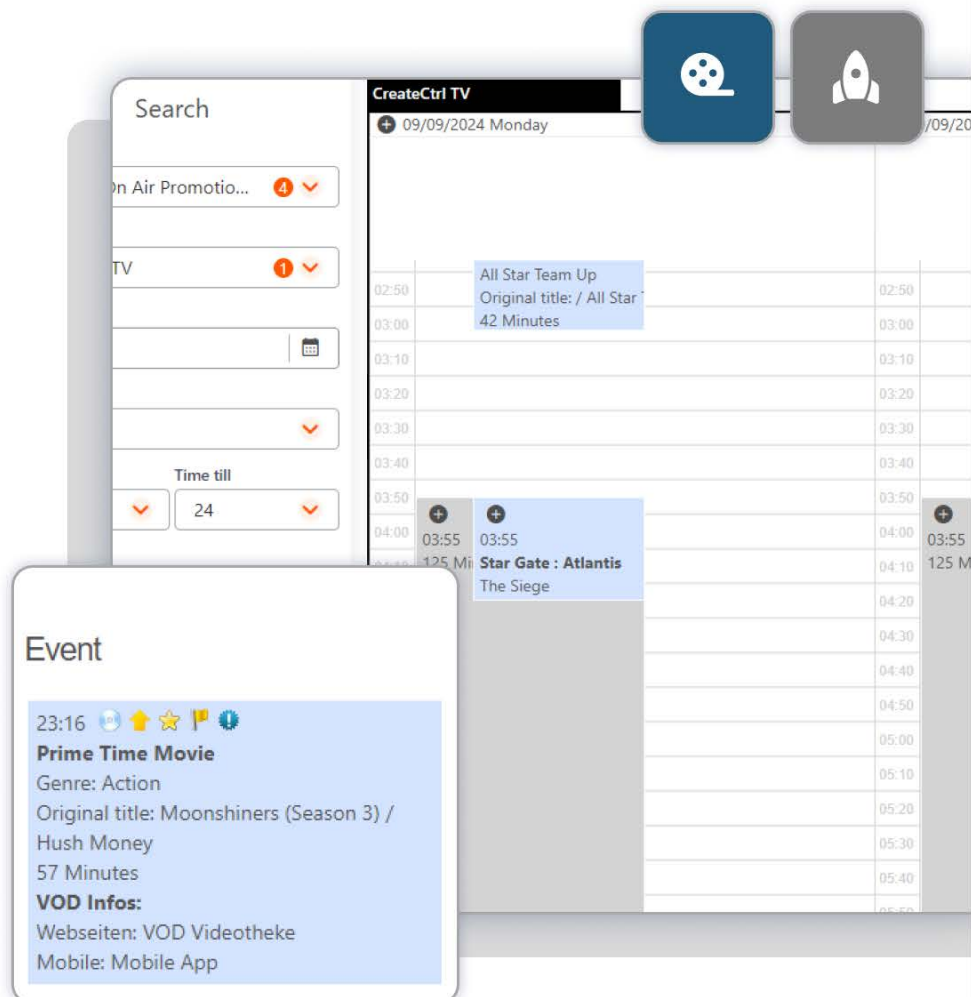

CREATE CTRL

Teamer

Event planning

About Teamer

Teamer transforms how you manage and share your planning calendars for all critical content-related events. Whether you're organizing theme weeks or coordinating internal company events, Teamer streamlines the process with ease. Our platform facilitates seamless information sharing across departments, enabling you to effortlessly collaborate and keep all stakeholders aligned.

Interfaces

Our Apps are compatible with multiple interfaces, like:

- EPG
- Ad Sales
- MAM

Key features

Cross-team event planning

Effortlessly plan, create, and manage critical projects and events with Teamer. Our platform empowers you to coordinate across teams with precision, tailoring events to your specific needs.

Easy-to-use event calendar

Experience unparalleled ease with our user-friendly event calendar. Adjust event durations with a simple drag-and-drop action, allowing for quick changes to fit your schedule.

Set the information visibility

Take control of what information is displayed for each event type. Teamer's visual tools make it easy to configure and customize information, with options for both text and icons to enhance clarity and organization.