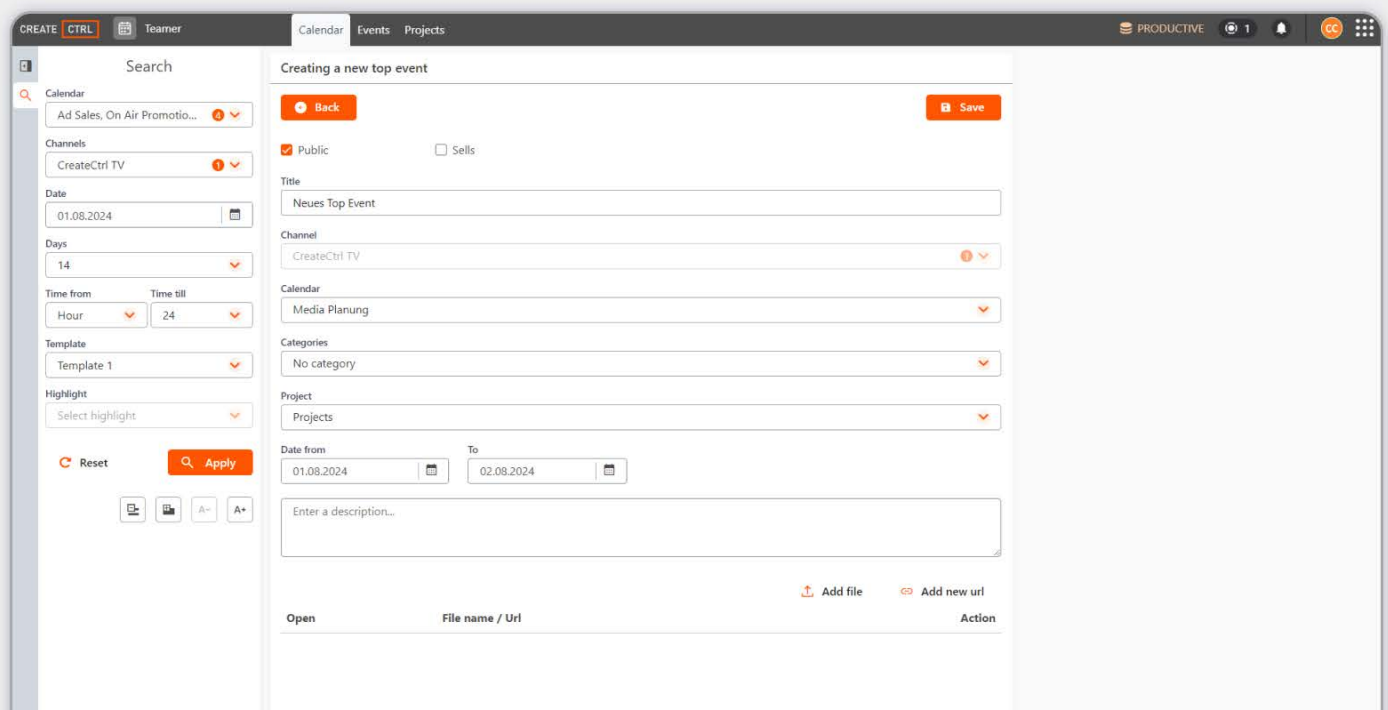

Interfaces

Our Apps are compatible with multiple interfaces, like:

- EPG
- Ad Sales
- MAM

Key features

Cross-team event planning

Effortlessly plan, create, and manage critical projects and events with Teamer. Our platform empowers you to coordinate across teams with precision, tailoring events to your specific needs.

Set the information visibility

Take control of what information is displayed for each event type. Teamer's visual tools make it easy to configure and customize information, with options for both text and icons to enhance clarity and organization.