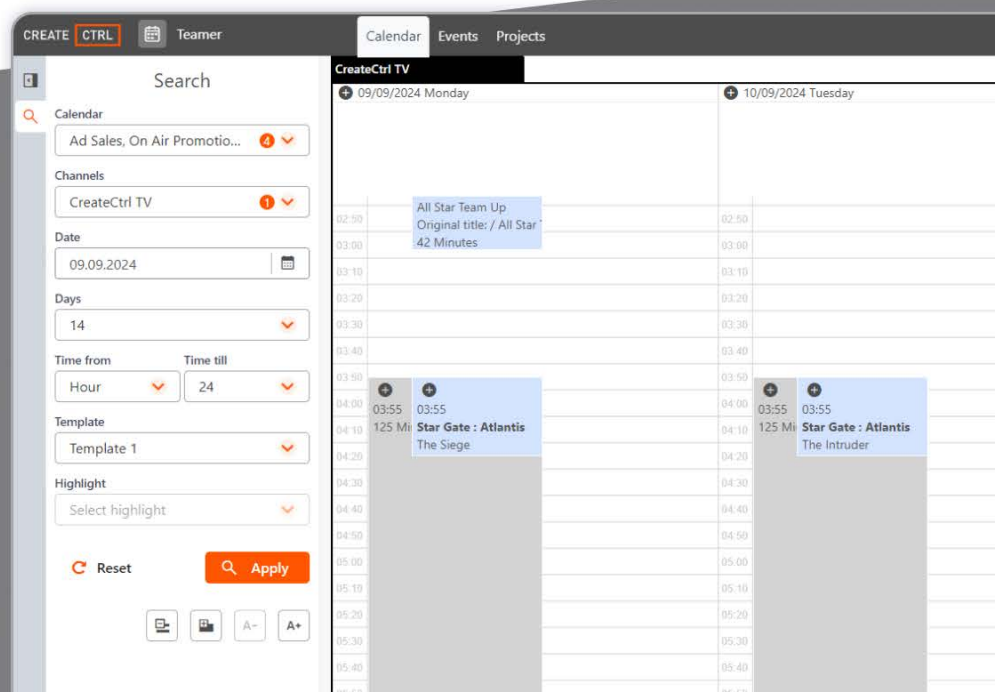

Fast Integration

Getting started with our web applications is **incredibly simple**. There's no need to install any additional software - just use your existing web browser. All you need is a stable internet connection, an up-to-date browser, and secure login credentials to access and **start using your web app instantly**. We take care of all the technical details, allowing you to concentrate on what truly matters - **growing your business**.

Dedicated assistance

From the initial concept to the seamless deployment of our CreateCtrl Web Apps, our team provides **comprehensive support, including training for employees, individual consulting, and ongoing maintenance**. We ensure effortless integration of our web applications to your workflows, offering continuous support to keep your apps running smoothly.

Cloud

Experience the power of AWS cloud hosting for your web-based applications. Our solutions **leverage AWS's robust, scalable infrastructure, ensuring high performance and reliability**. Benefit from on-demand resource allocation, enhanced security, and seamless updates, all while reducing operational costs. Enjoy the flexibility and efficiency of cloud hosting, with the confidence that your applications are supported by the leading cloud provider.

powered by