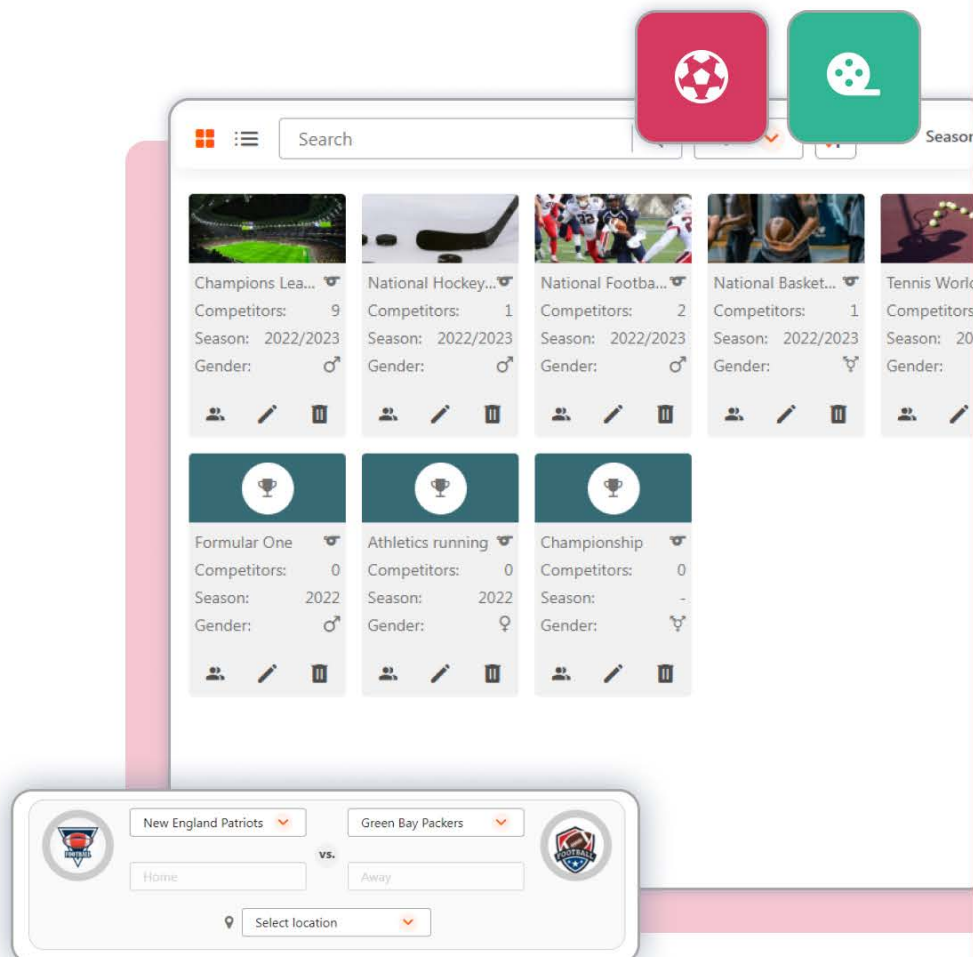

CREATE CTRL

Sport

Sport contributions

About Sport

The Sports app streamlines the management and scheduling of sports content across platforms. It features real-time data integration and comprehensive sports broadcast management, enabling efficient organization and distribution of live and on-demand events. With its intuitive interface the app enhances viewer engagement and operational efficiency for broadcasters.

Interfaces

Our Apps are compatible with multiple interfaces, like:

- EPG
- Ad Sales
- MAM

Sport

Key features

Management of Sports Data

Tailor a comprehensive range of sports data to your needs. Choose from a variety of sports, including soccer, tennis, basketball, and more. Manage single, double, team, or list tournaments, and enrich your sports programs.

Versatile Versions Management

Easily create and manage multiple versions of your sports content. Whether it's live broadcasts, game reports, or highlights, maintain a clear overview of all versions.

Comprehensive Sports Data

CreateCtrl Web Apps

- Seamlessly **plan and manage** individual programs for TV, streaming, radio, and social media platforms.
- Boost efficiency with **integrated tools** that streamline collaborative work.
- Ensure compliant **data security** through secure AWS Cloud services.
- Streamline the management of **contracts and licenses** for all types of content.
- Leverage integrated tools to **automate and simplify** campaign planning.
- Easily access and integrate **program data** for improved organization.
- Benefit from **smooth interfaces** with external systems such as **playout and MAM**.