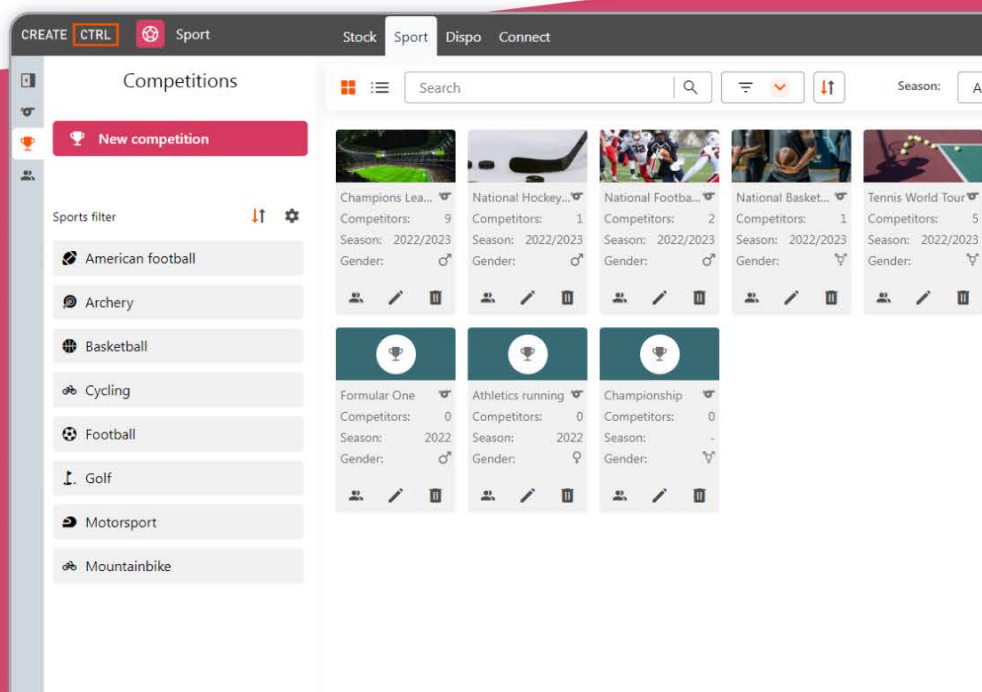

Fast Integration

Getting started with our web applications is **incredibly simple**. There's no need to install any additional software - just use your existing web browser. All you need is a stable internet connection, an up-to-date browser, and secure login credentials to access and **start using your web app instantly**. We take care of all the technical details, allowing you to concentrate on what truly matters - **growing your business**.

Dedicated assistance

From the initial concept to the seamless deployment of our CreateCtrl Web Apps, our team provides **comprehensive support, including training for employees, individual consulting, and ongoing maintenance**. We ensure effortless integration of our web applications to your workflows, offering continuous support to keep your apps running smoothly.

Cloud

Experience the power of AWS cloud hosting for your web-based applications. Our solutions **leverage AWS's robust, scalable infrastructure, ensuring high performance and reliability**. Benefit from on-demand resource allocation, enhanced security, and seamless updates, all while reducing operational costs. Enjoy the flexibility and efficiency of cloud hosting, with the confidence that your applications are supported by the leading cloud provider.

powered by