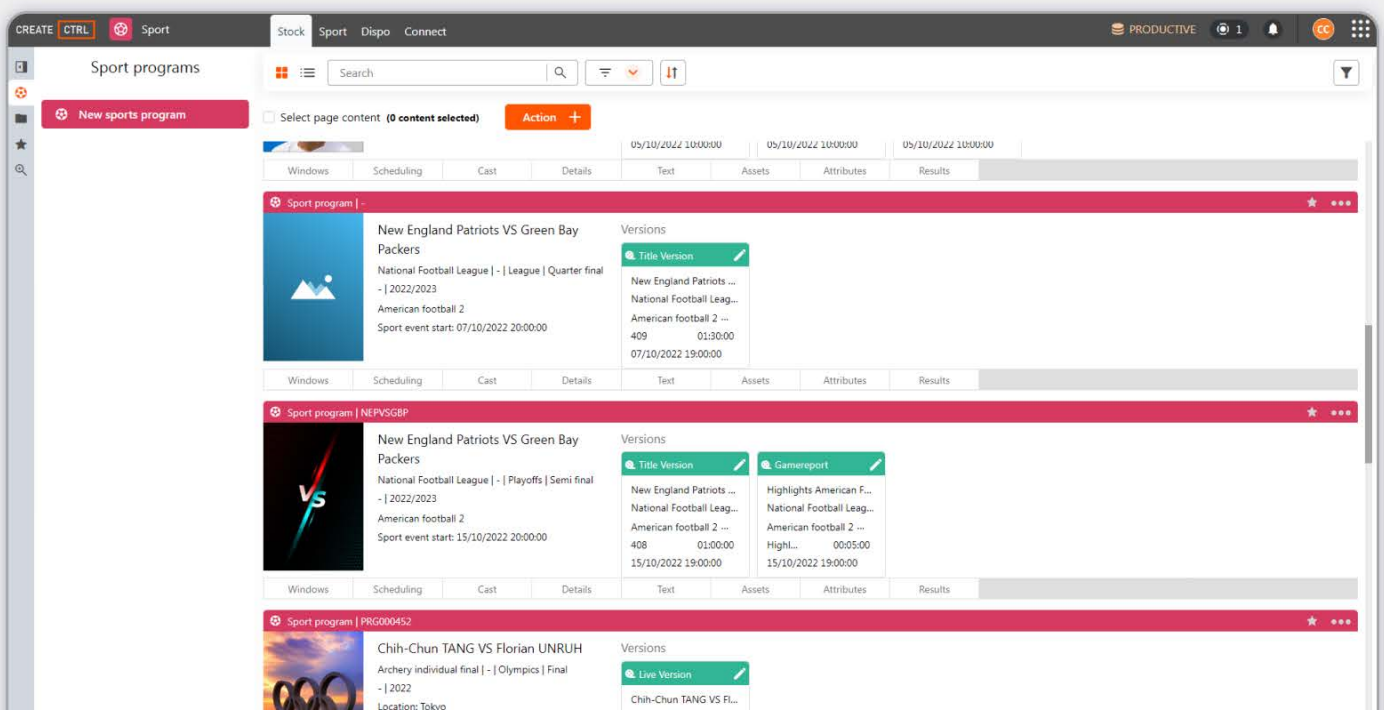

Key features

Management of Sports Data

Tailor a comprehensive range of sports data to your needs. Choose from a variety of sports, including soccer, tennis, basketball, and more. Manage single, double, team, or list tournaments, and enrich your sports programs.

Versatile Versions Management

Easily create and manage multiple versions of your sports content. Whether it's live broadcasts, game reports, or highlights, maintain a clear overview of all versions.

Comprehensive Sports Data

Enhance your sports programs with additional detailed information. Easily add and adjust data such as categories or seasons for each competition, ensuring accuracy and quick updates when changes occur.