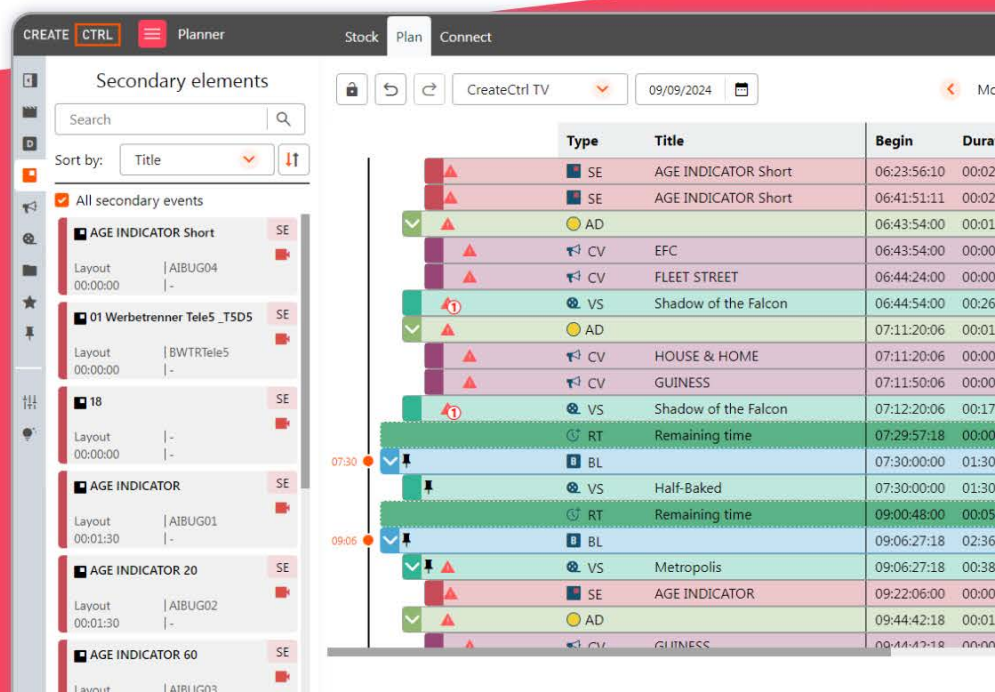

Fast Integration

Getting started with our web applications is **incredibly simple**. There's no need to install any additional software - just use your existing web browser. All you need is a stable internet connection, an up-to-date browser, and secure login credentials to access and **start using your web app instantly**. We take care of all the technical details, allowing you to concentrate on what truly matters - **growing your business**.

Dedicated assistance

From the initial concept to the seamless deployment of our CreateCtrl Web Apps, our team provides **comprehensive support, including training for employees, individual consulting, and ongoing maintenance**. We ensure effortless integration of our web applications to your workflows, offering continuous support to keep your apps running smoothly.

Cloud

Experience the power of AWS cloud hosting for your web-based applications. Our solutions **leverage AWS's robust, scalable infrastructure, ensuring high performance and reliability**. Benefit from on-demand resource allocation, enhanced security, and seamless updates, all while reducing operational costs. Enjoy the flexibility and efficiency of cloud hosting, with the confidence that your applications are supported by the leading cloud provider.

powered by