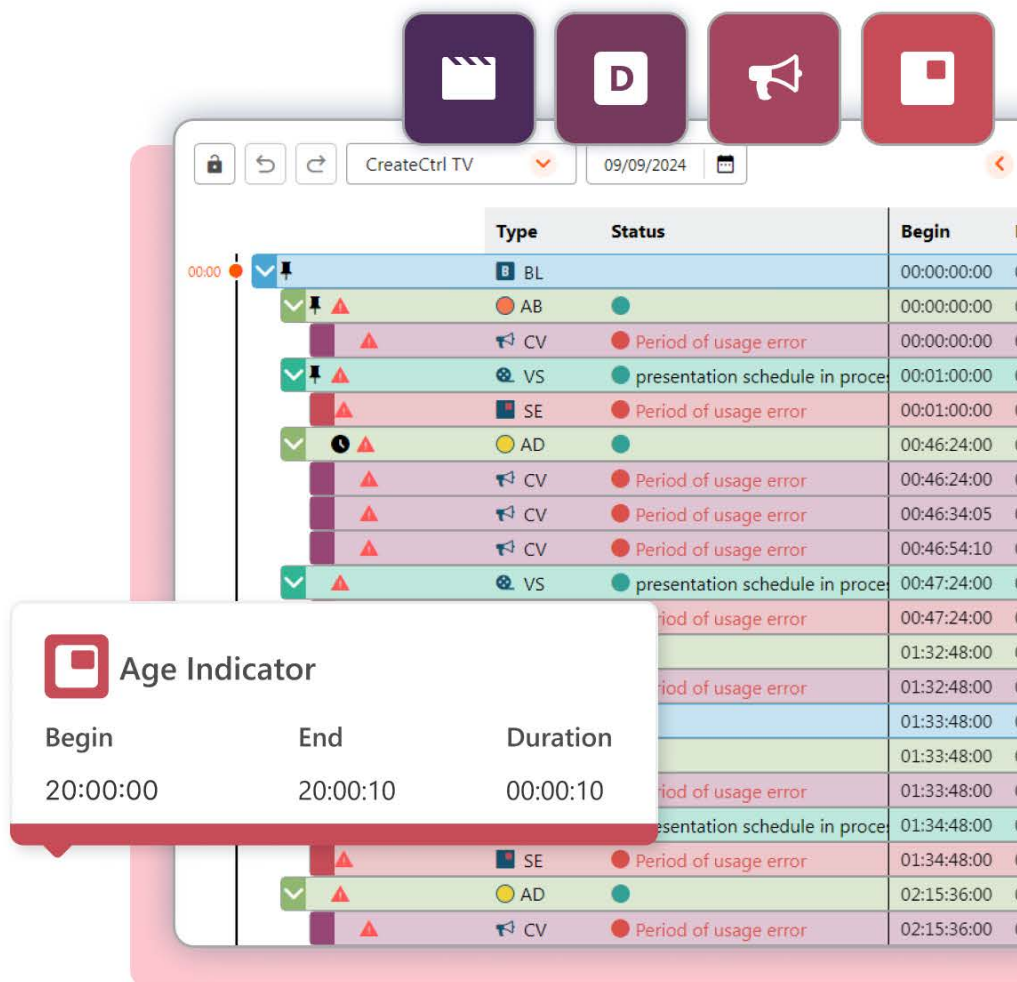

About Planner

With our Planner application, you can effortlessly create frame-accurate broadcast schedules for each day. Populate the schedule previously created in the Programmer with trailers, secondary events, and commercials. You can do this manually or automatically by using our wizards for an error-free schedule.

Interfaces

Our Apps are compatible with multiple interfaces, like:

- EPG
- Ad Sales
- MAM
- Playout